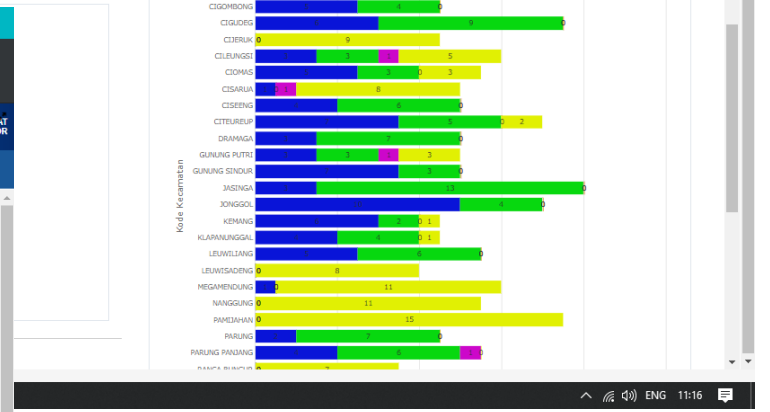

BERANDA LOGIN KAB